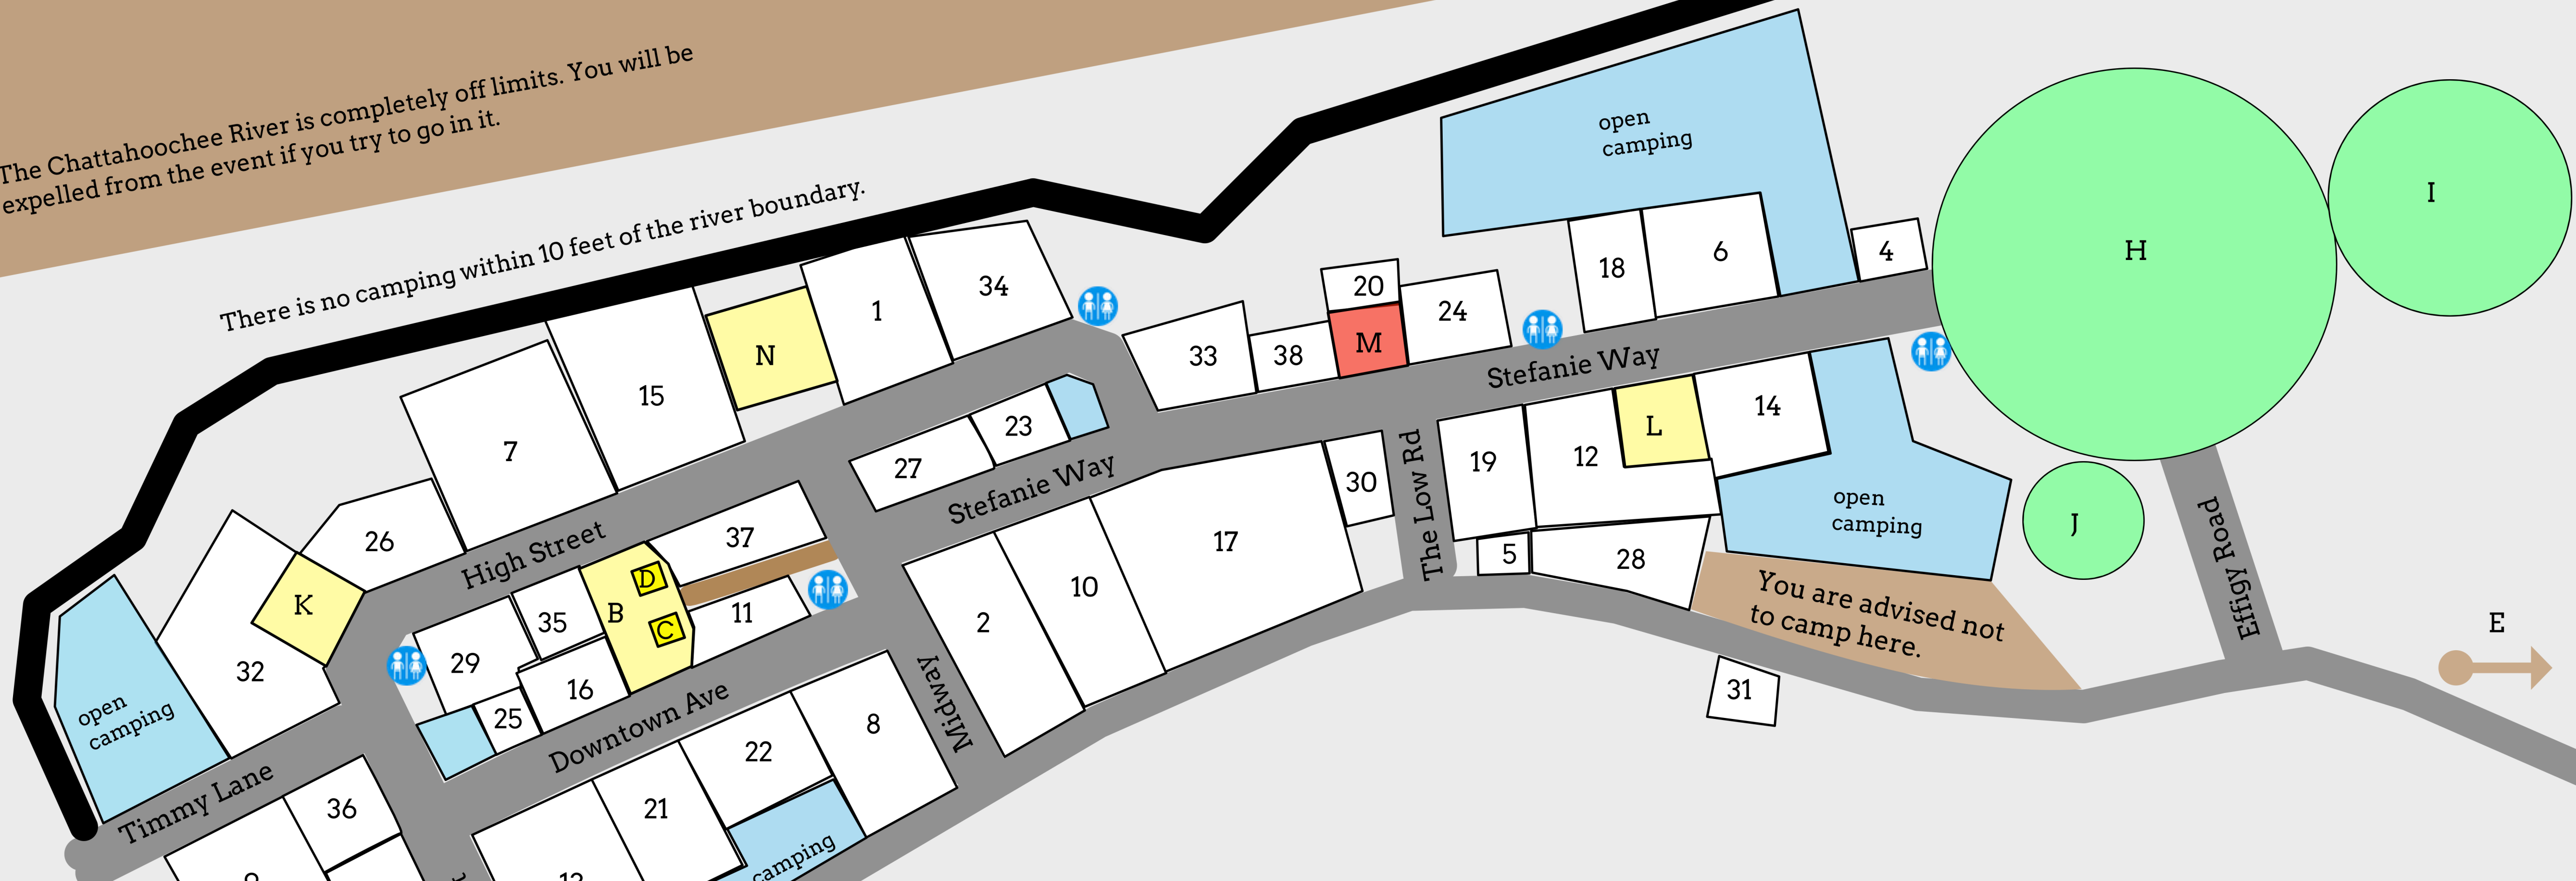

The Chattahoochee River is completely off limits. You will be expelled from the event if you try to go in it.

There is no camping within 10 feet of the river boundary.

- 1 - 3 Old Men, 3 High Street
- 2 - 3rd Aid, 16 Stefanie Way
- 3 - Alchemy Hills (A Gated Community), 15 High Street
- 4 - APWubbleU, 1 Stefanie Way
- 5 - Ask-An-Emo-Preteen, 3 Access Road
- 6 - The Black Lodge, 3 Stefanie Way
- 7 - Blue Lagoon Labs, 7 High Street
- 8 - Brownie Brothel, 2 Downtown Ave
- 9 - Bunny Reasons, 2 Timmy Lane
- 10 - Camp BDE, 14 Stefanie Way
- 11 - Camp Gargle, 1 Downtown Ave
- 12 - Camp Mad Tea Party, 6 Stefanie Way
- 13 - Camp PHC, 8 Downtown Ave
- 14 - Camp Pretty Lights, 4 Stefanie Way
- 15 - Camp Where the Wild Things Are, 5 High Street
- 16 - Consent Tent, 3 Downtown Ave
- 17 - Darkest Deep, 12 Stefanie Way
- 18 - Friendly Neighborhood Queers, 5 Stefanie Way
- 19 - Gothadelic Cat Butthole, 10 Stefanie Way

- 20 - Herhisensua, 9 Stefanie Way
- 21 - Hypothermia, 6 Downtown Ave
- 22 - Illumiknotty, 4 Downtown Ave
- 23 - Inconceivable!, 15 Stefanie Way
- 24 - Kind and Kinky, 7 Stefanie Way
- 25 - Magic Carpet Camp, 7 Downtown Ave
- 26 - Margaritaville: D20, 9 High Street
- 27 - Martian Playground, 2 High Street
- 28 - Panic Base (or P-Base), 1 Access Road
- 29 - Pirates, 10 High Street
- 30 - Raised by Rabbits, 10 Stefanie Way
- 31 - Secret Camp, 2 Access Road
- 32 - Shameless, 11 High Street
- 33 - Singing wheels, 13 Stefanie Way
- 34 - Spookey, 1 High Street
- 35 - Strange Customs Prevail, 8 High Street
- 36 - The Strangelove Initiative, 13 High Street
- 37 - The Tight Acquaintances, 4 High Street
- 38 - Zentopia, 11 Stefanie Way

Infrastructure

- A - APW
- B - City Center
- C - Connexus
- D - Fire Safety
- E - Gate
- C - Lamplighters
- C - Leave No Trace
- F - Parking
- D - Rangers
- G - Tranquility Base

Squares

- H - Effigy
- I - Temple
- J - Art Burn Plaza 1
- K - Debauchery Square
- L - Once Upon a Time
- M - Red Square
- N - Spirit Square